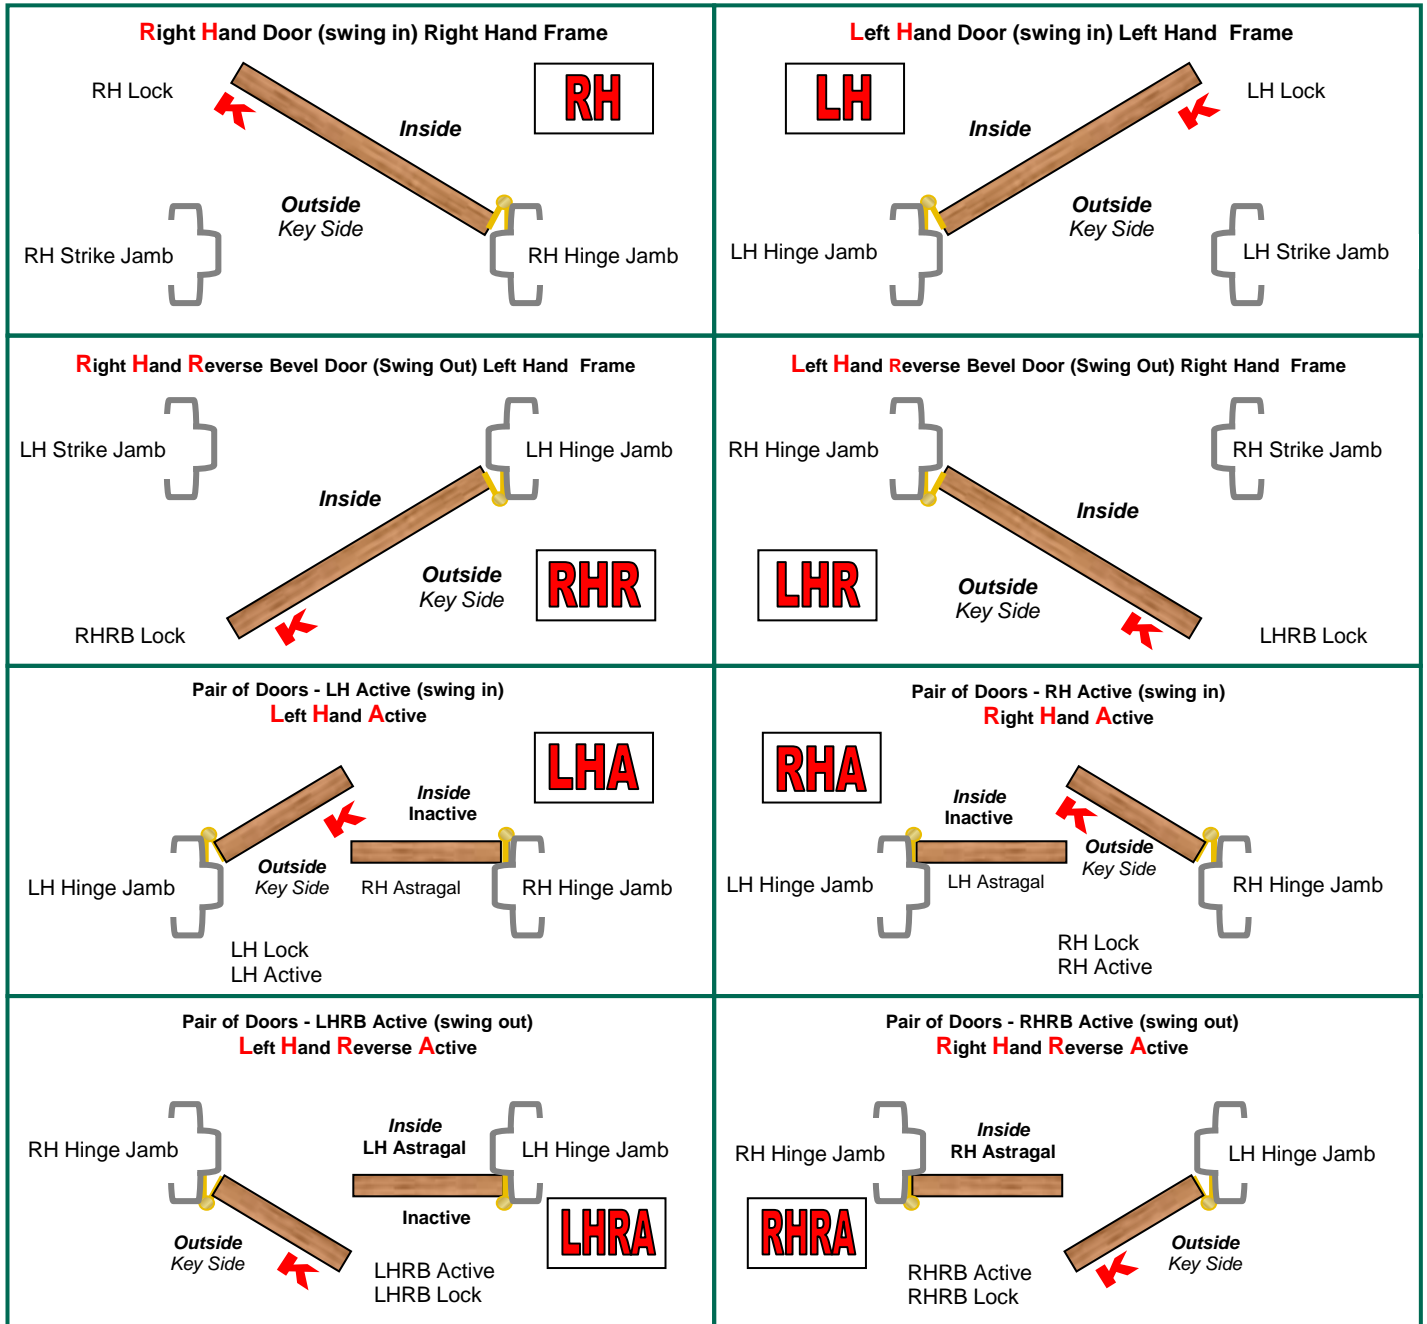

DOOR HANDING

K - Indicates Key side of the active door